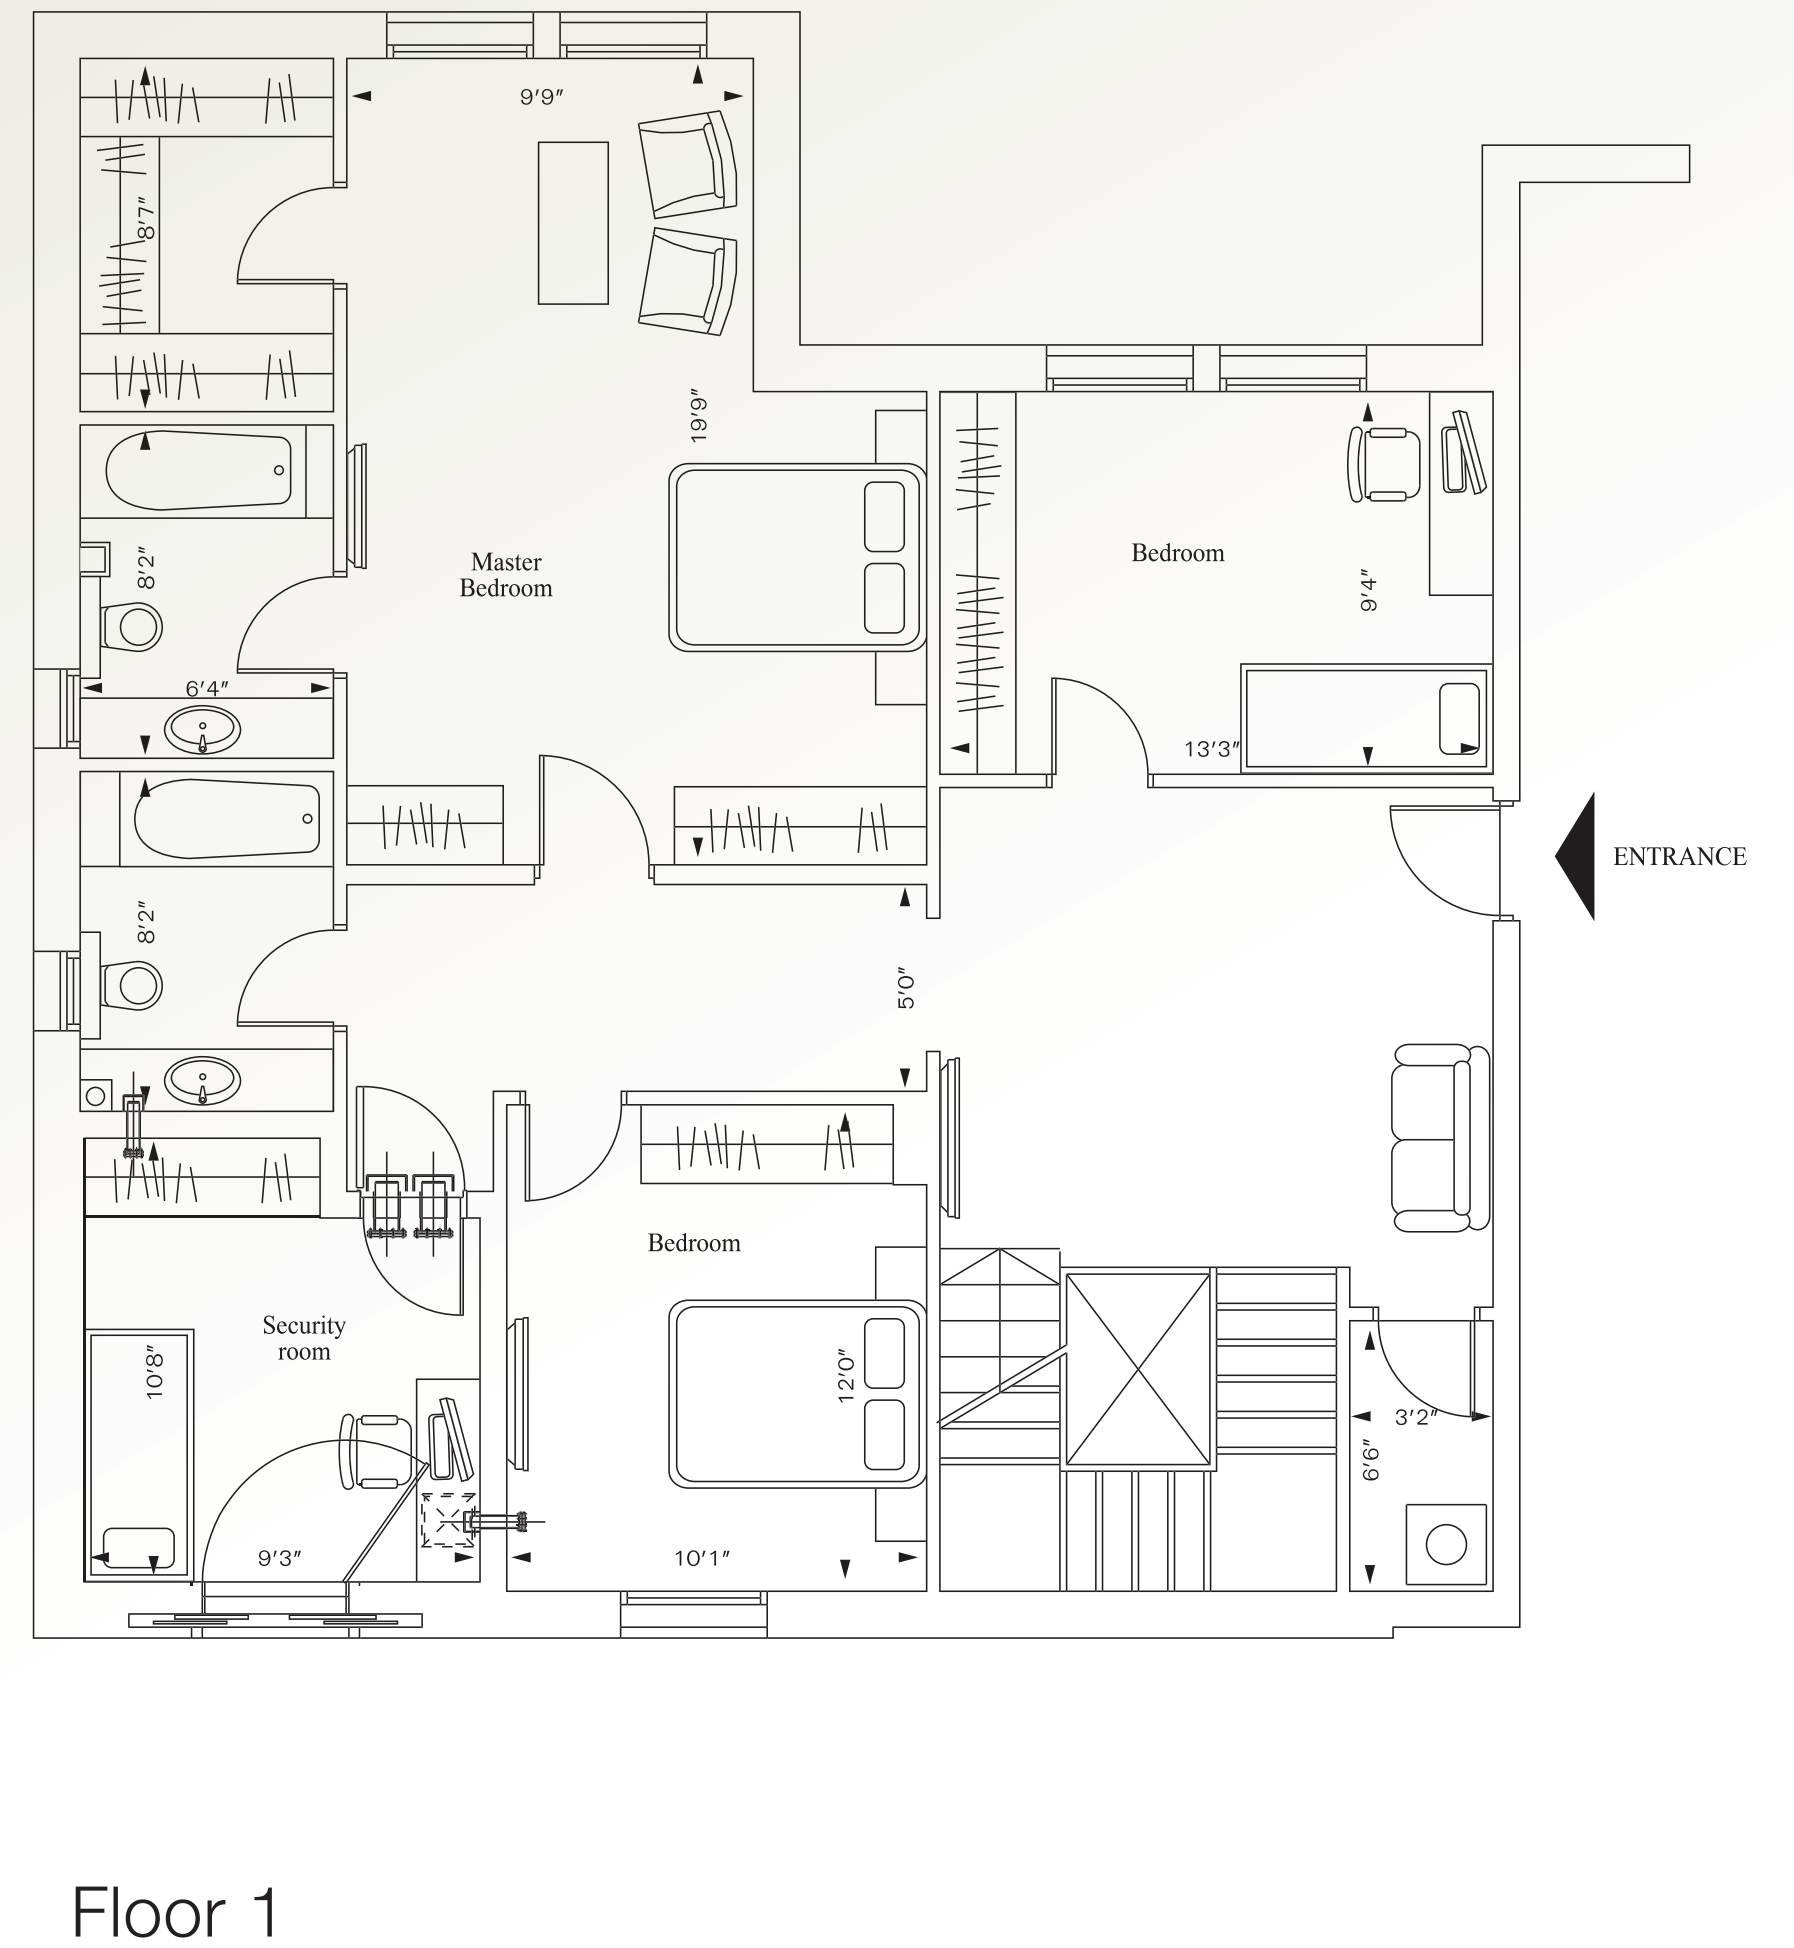

L3 - Duplex Apt. 6 Rooms

Unit No.	Rooms	Floor	Entr.	Sqm	Sqf.	Balconys
5	6	1+2	1	257	2766	14/150
9	6	1+2	2	257	2766	14/150
17	6	1+2	3	249	2680	14/150