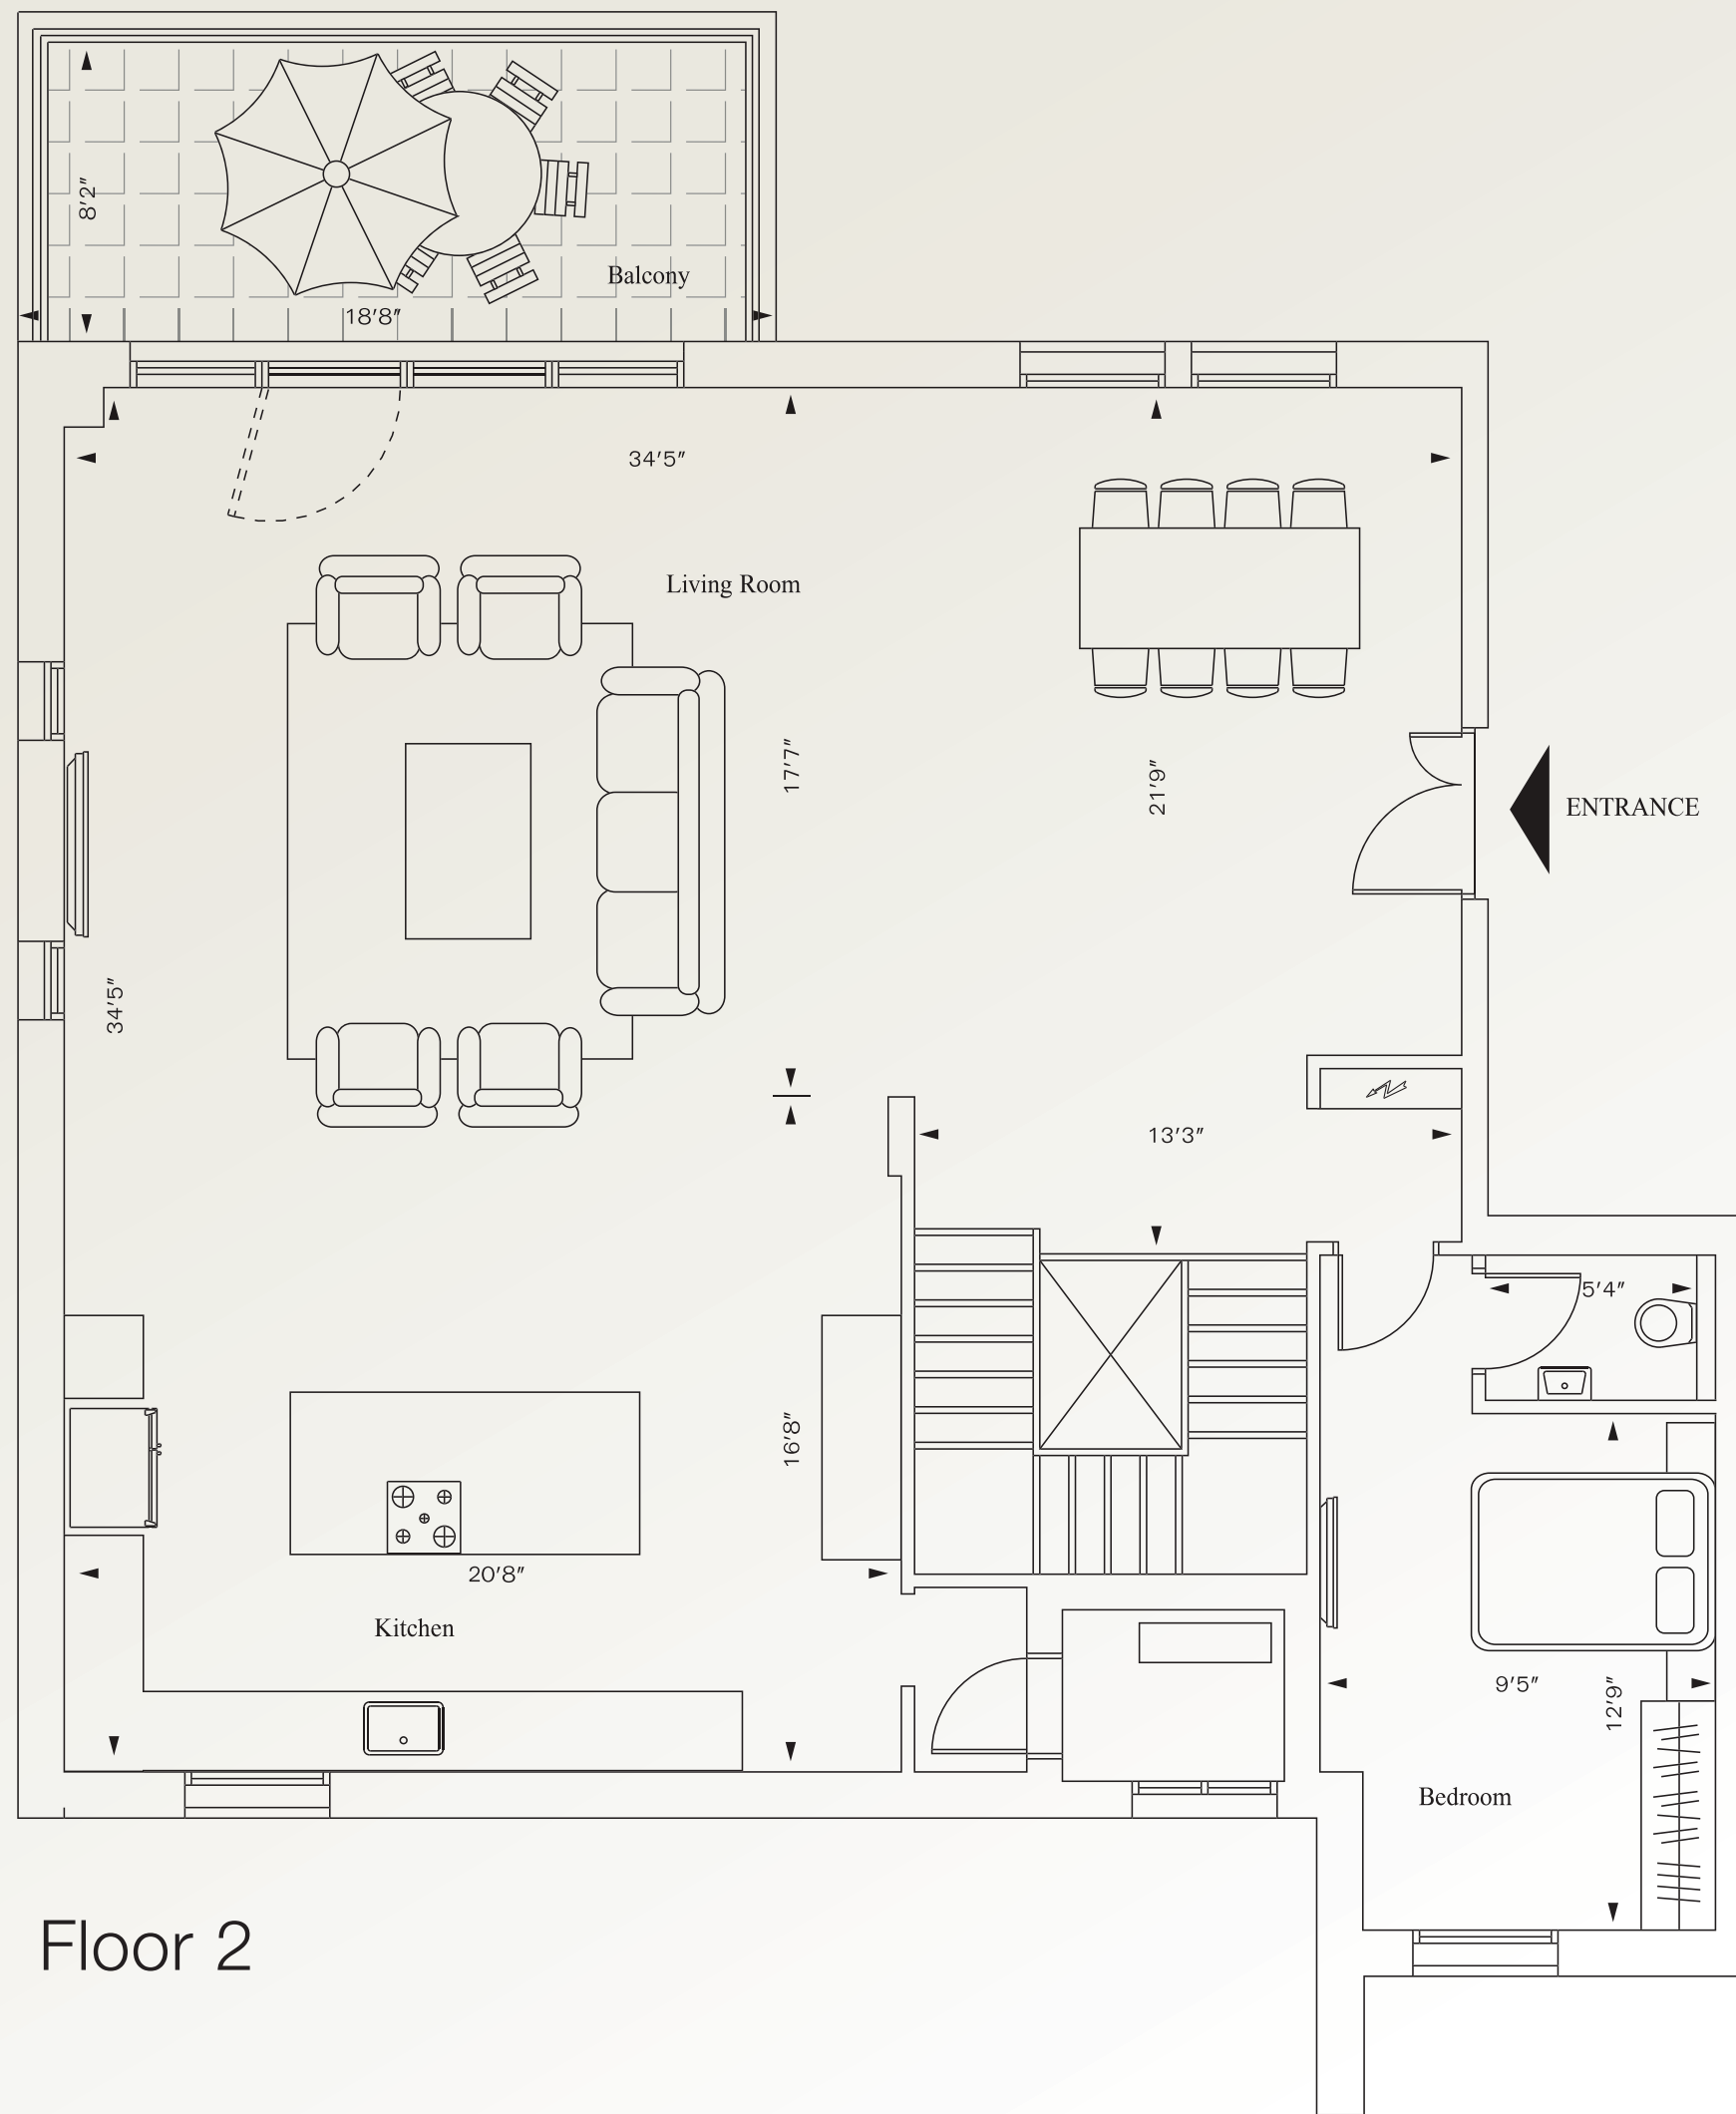

L3 - Duplex Apt. 6 Rooms

Unit No.	Rooms	Floor	Entr.	Sqm	Sqf.	Balconys
5	6	1+2	1	257	2766	14/150
9	6	1+2	2	257	2766	14/150
17	6	1+2	3	249	2680	14/150